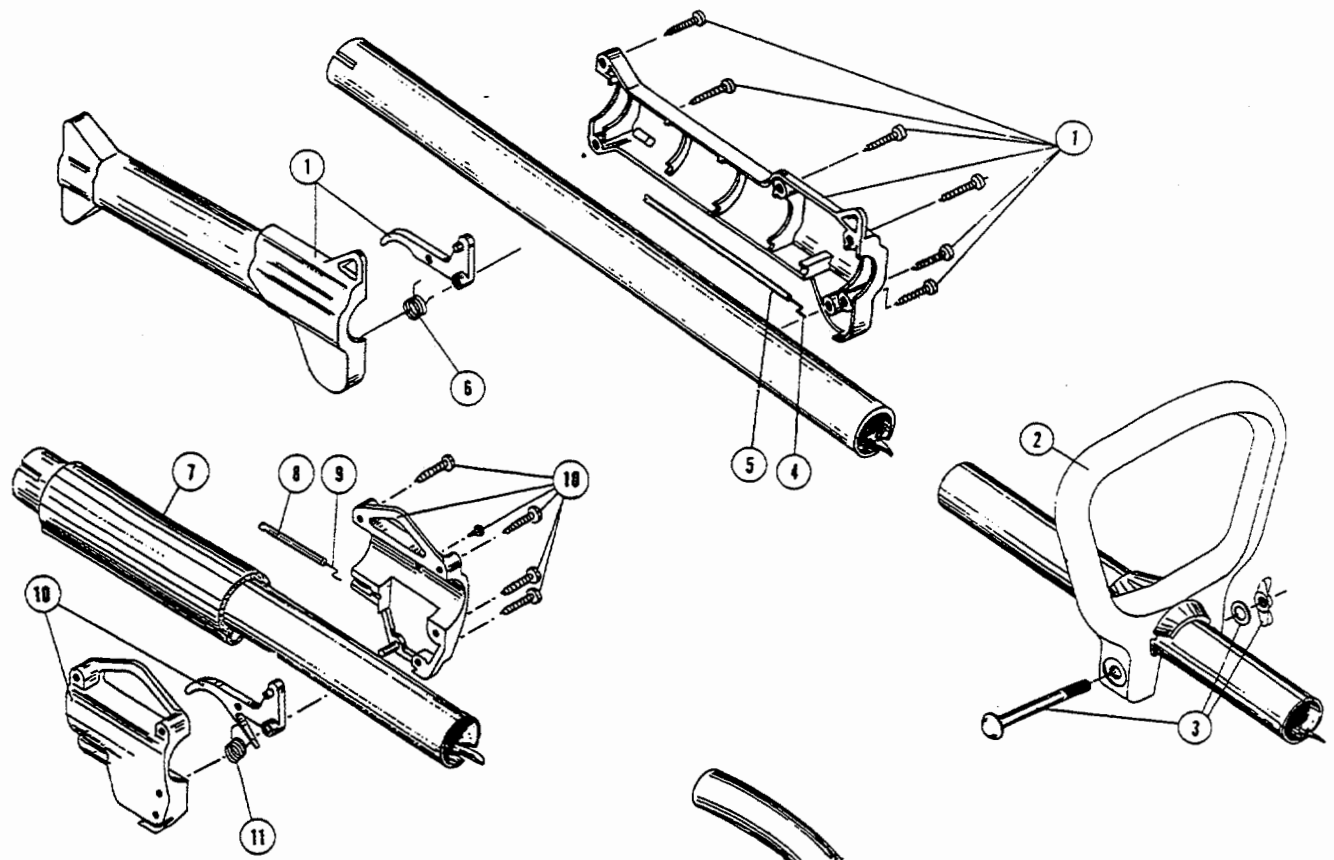

The above part numbers are for serial numbers 909004827 thru 009147700.

BOOM & TRIMMER PARTS - RYAN 264-2

Item	Part No.	Description
1	180017	Throttle Trigger Assembly
2	145819	D-Handle
3	153523	D-Handle Hardware Assembly
4	610315	Throttle Cable
5	147594	Throttle Cable Housing Assembly
6	610314	Throttle Trigger Spring
7	147590	Main Handle Grip
8	147583	Throttle Cable Housing
9	610315	Throttle Cable
10	153316	Throttle Trigger Assembly
11	610314	Throttle Trigger Spring
12	153315	Drive Shaft Housing Assembly
13	682060	Lower Clamp Assembly
14	145567	Washer
15	153312	Bushing Housing Assembly
16	153318	Guard Mounting Screw Assembly
17	682061	Blade Assembly
18	145568	Anti-Rotation Screw
19	153646	Guard and Blade Assembly
20	145570	Retaining Ring
21	682064	Flexible Drive Shaft
22	153313	Spool Shaft
23	153647	Outer Spool and Eyelet Assembly
24	145566	Eyelet
25	610660	Retaining Washer
26	610317	Spring
27	153600	Inner Reel
28	153066	Bump Head Knob Assembly
*	610375	Monofil Cutting Line, 50 ft.
*	153328	Replacement Spool W/Line
*	682075	Shoulder Strap Assembly
*	147541	IDC 2-Cycle Oil (4 oz. can)