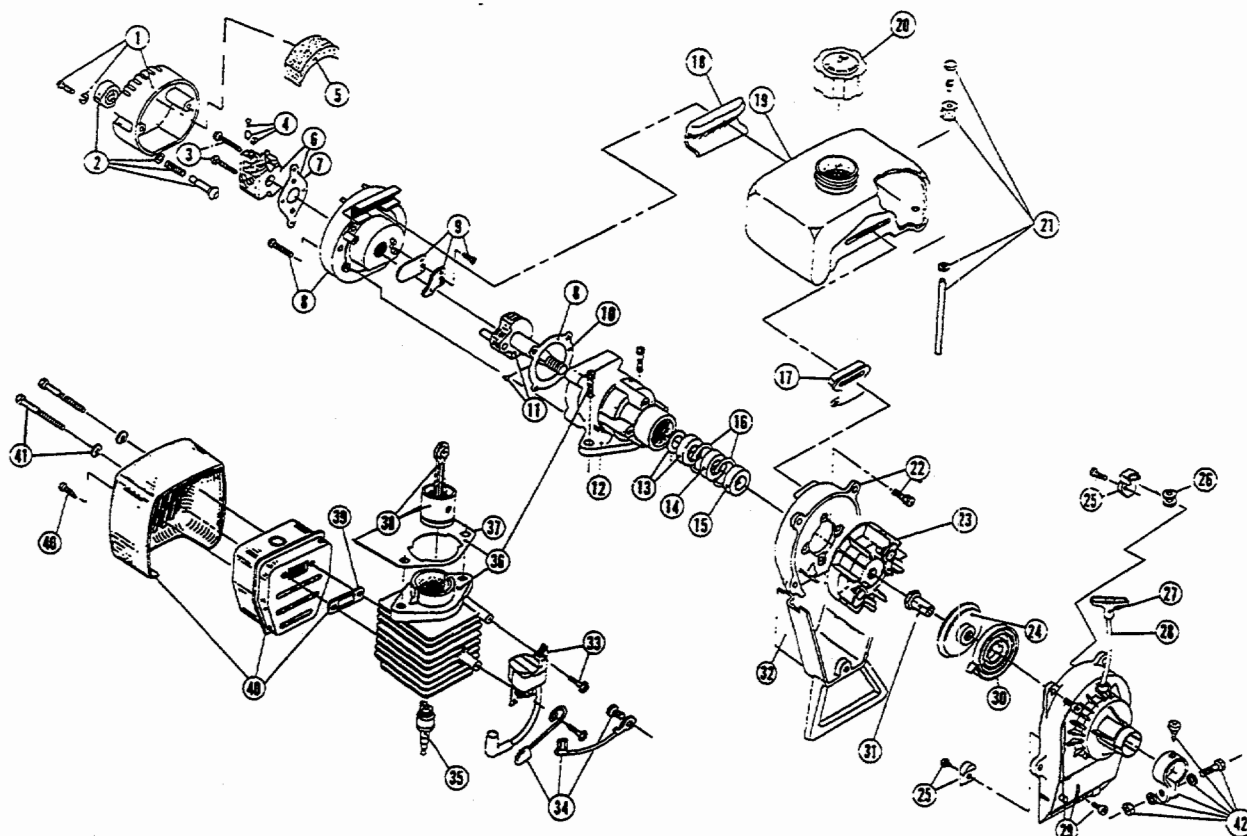

ENGINE PARTS - RYAN 264-2

Item	Part No.	Description	Item	Part No.	Description
1	683414	Air Cleaner Cover Assembly (items 1, 2, 5)	30	613102	Recoil Spring
2	682052	Choke Knob Assembly	31	610303	Square Drive Nut
3	682505	Carburetor Mounting Screw Assembly	32	153403	Shroud Extension and Stand
4	682048	Throttle Adjustment Assembly (Walbro)	33	683390	Module Assembly
4	147640	Throttle Adjustment Assembly (Tillotson)	34	153611	Switch Assembly
5	610312	Air Cleaner Filter	35	610311	Spark Plug
6	180004	Carburetor Assembly	36	147598	Cylinder Assembly
7	610675	Carburetor Gasket (10 pack)	37	145564	Cylinder Gasket (10 pack)
8	180007	Carburetor Mount Assembly (items 8 and 9)	38	180001	Piston and Rod Assembly
9	147573	Reed Assembly	39	610672	Exhaust Gasket (10 pack)
10	612115	Carburetor Mount Gasket (10 pack)	40	180005	Muffler Assembly
11	180002	Power Shaft Assembly	41	147575	Muffler Mounting Bolt Assembly
12	147015	Crankcase	42	682032	Upper Clamp Assembly
13	682041	Inner Bearing Assembly	*	180012	Engine Hardware Kit
14	610309	Seal	*	180011	Engine Gasket Kit
15	610308	Outer Bearing	*	153308	O.E.M. Carburetor Repair Kit (Walbro)
16	682040	Snap Ring Assembly	*	180019	O.E.M. Carburetor Repair Kit (Tillotson)
17	145308	Front Mounting Pad	*	153309	Gasket-Diaphragm Repair Kit (Walbro)
18	612134	Rear Mounting Pad	*	180020	Gasket-Diaphragm Repair Kit (Tillotson)
19	180008	Fuel Tank Assembly (includes items 20 and 21)	*	180013	Piston Ring
20	180000	Fuel Cap Assembly	*	180010	Short Elbow
21	682039	Fuel Line Assembly	*	180009	Crankcase Assembly
22	153520	Shroud Assembly	*	610676	Flywheel Key (10 pack)
23	153624	Flywheel Assembly	*	147544	Starter Housing Screw Set
24	683856	Recoil Pulley Assembly			
25	153644	Rope Guide and Pulley Retainers			
26	611061	Rope Guide			
27	610300	Pull Handle			
28	613103	Rope			
29	153612	Starter Housing Assembly			
			*	not shown	

The above part numbers are for serial numbers 909004827 thru 009147700.