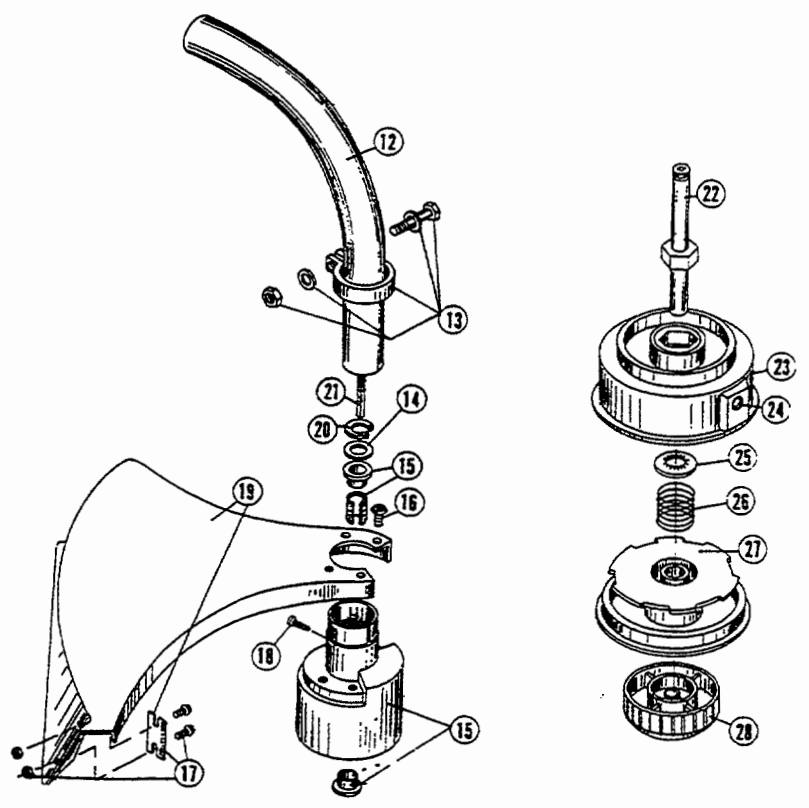

The above part numbers are for serial numbers 909004827 thru 009147700.

BOOM & TRIMMER PARTS - RYAN 264-2

Item	Part No.	Description
1	180017	Throttle Trigger Assembly
2	145819	D-Handle
3	153523	D-Handle Hardware Assembly
4	610315	Throttle Cable
5	147594	Throttle Cable Housing Assembly
6	610314	Throttle Trigger Spring
7	147590	Main Handle Grip
8	147583	Throttle Cable Housing
9	610315	Throttle Cable
10	153316	Throttle Trigger Assembly
11	610314	Throttle Trigger Spring
12	153315	Drive Shaft Housing Assembly
13	682060	Lower Clamp Assembly
14	145567	Washer
15	153312	Bushing Housing Assembly
16	153318	Guard Mounting Screw Assembly
17	682061	Blade Assembly
18	145568	Anti-Rotation Screw
19	153646	Guard and Blade Assembly
20	145570	Retaining Ring
21	682064	Flexible Drive Shaft
22	153313	Spool Shaft
23	153647	Outer Spool and Eyelet Assembly
24	145566	Eyelet
25	610660	Retaining Washer
26	610317	Spring
27	153600	Inner Reel
28	153066	Bump Head Knob Assembly
*	610375	Monofil Cutting Line, 50 ft.
*	153328	Replacement Spool W/Line
*	682075	Shoulder Strap Assembly
*	147541	IDC 2-Cycle Oil (4 oz. can)